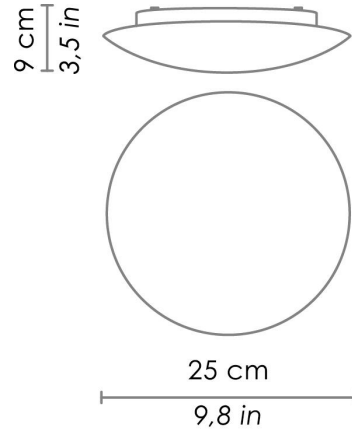

BIS BAYONET

WALL

Wall-ceiling lamps with diffuser in mouth-blown, satin-finish opal triplex glass; white painted metal frame. Twist-lock system for the glass component. The product is suitable for indoor use only.

| CODE | COLOR |
|--------------|-------|
| ZA-LD611003- | White |

DIMENSIONS AND HOLES

| | |
|------------|--------------------|
| Dimensions | Ø 25 cm / Ø 9,8 in |
|------------|--------------------|

ILLUMINOTECHNICAL SPECIFICATIONS

| | |
|--------------------|----------------------------|
| Source | LED |
| Total Watt | 10 W |
| Lumen LED board | 1310 lm |
| Colour temperature | 3000 K |
| CRI | >80 |
| Lamp life | minimum 2 years guaranteed |
| Dimmer | TRIAC |